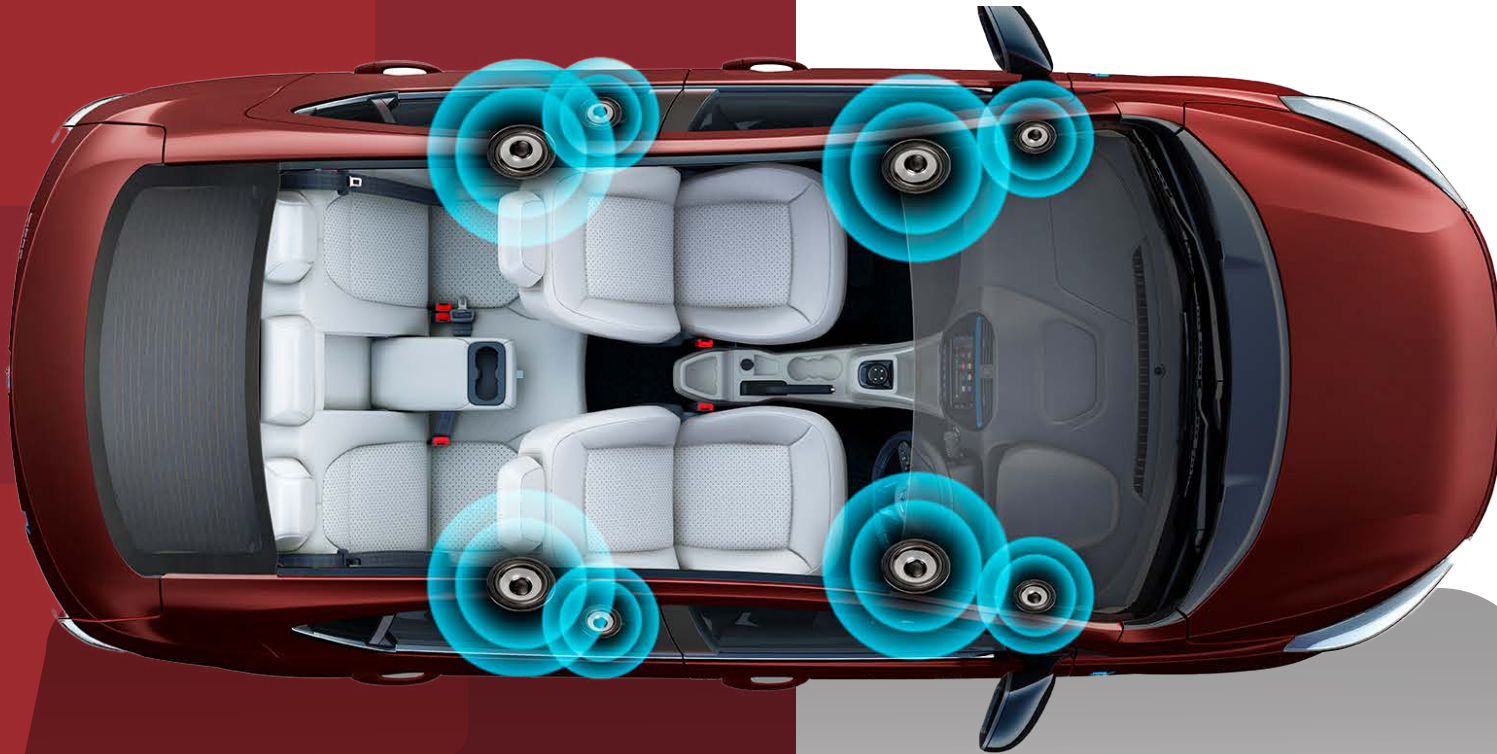

15A Portable Charger

Charge anywhere from a 15A socket. SOC 10% to 100% in 9.4** hours.

Entertainment.ev

A life that makes you feel alive.

4 Speakers + 4 Tweeters

Surround yourself with good vibes with the 8 speaker system.

Speed Dependent Volume Control

Irrespective of the driving speed, hear your audio loud and clear with the Speed Dependent Volume Control of Tigor.ev

Android Auto™ and Apple CarPlay™ Connectivity

Go hands-free with connectivity features that let you groove to music, use navigation apps, make and receive phone calls, respond to text messages, and do so much more.