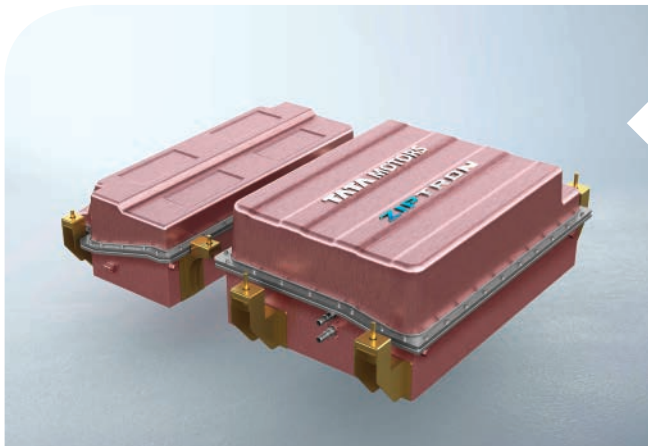

Digital Instrument Cluster

Get intelligent driving support with the fully-equipped Digital Instrument Cluster.

Safe.ev

A life that lets you live.

★★★★ 4 STAR RATING

While the Tigor.ev is a powerhouse of style, it also emphasises on safety with its strong structural integrity with GNCAP 4 Star Rating.

DUAL FRONT AIRBAGS

In the Tigor.ev, safety always comes first with dual front airbags.

IP67 Rated Battery Pack and Motor

Powered by Ziptron technology, your Tigor.ev comes with waterproof and dustproof IP67 rated battery pack and motor.