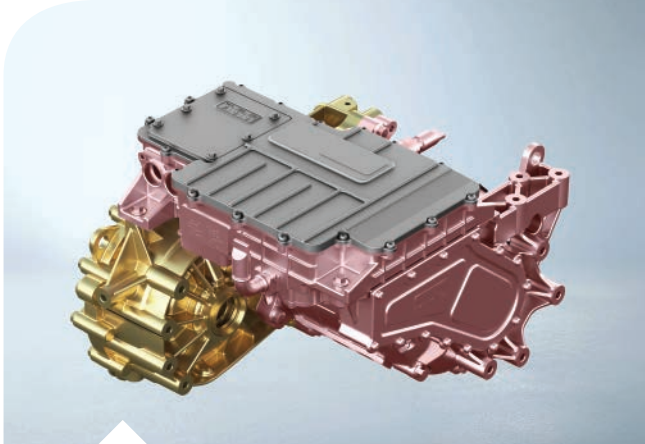

0-60 km/h in 5.7[^]s

Experience life in the fast lane with an acceleration of 0-60km/h in 5.7[^]s.

Sport Mode

Turn on your sense of adventure with the Sport Mode of Tigor.ev

Range

Drive anywhere, anytime with a 26 kWh battery pack that delivers an ARAI certified range of 315[#]km.

Power and Torque

Unlock life.ev with the pure electric power of Ziptron technology. Nothing says more electric than the ultimate performance powered by the 3 Phase Permanent Magnet Synchronous Motor with a peak output of 170 Nm and power of 55 kW.