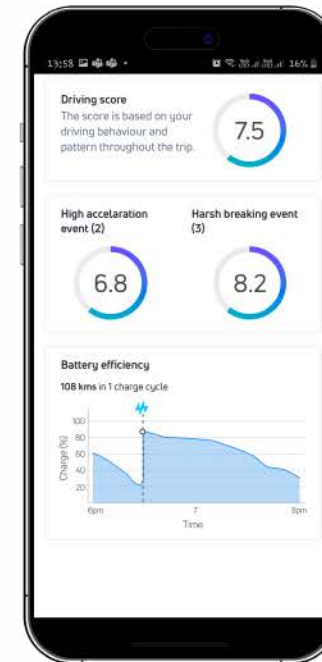

Consider style handled with the chrome inner door handle.

Tech.ev

A life of connected experiences.

ZConnect##

Stay connected to your Tigor.ev with its smart features.

Smart Watch Connectivity

Your Tigor.ev is optimised for fun, as well as easy connectivity. Tap into both worlds and enjoy a driver focussed experience with just a touch of your Smart Watch.