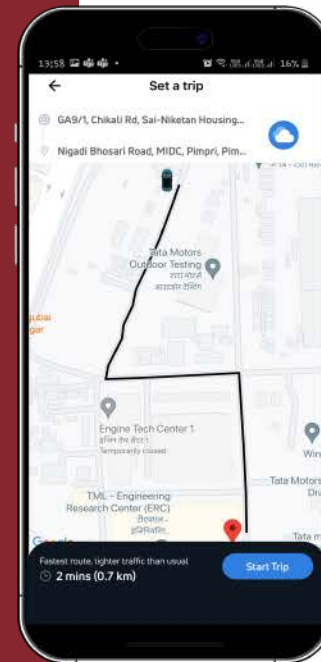

Consider style handled with the chrome inner door handle.

Tech.ev

A life of connected experiences.

ZConnect##

Stay connected to your Tigor.ev with its smart features.

Smart Watch Connectivity

Your Tigor.ev is optimised for fun, as well as easy connectivity. Tap into both worlds and enjoy a driver focussed experience with just a touch of your Smart Watch.